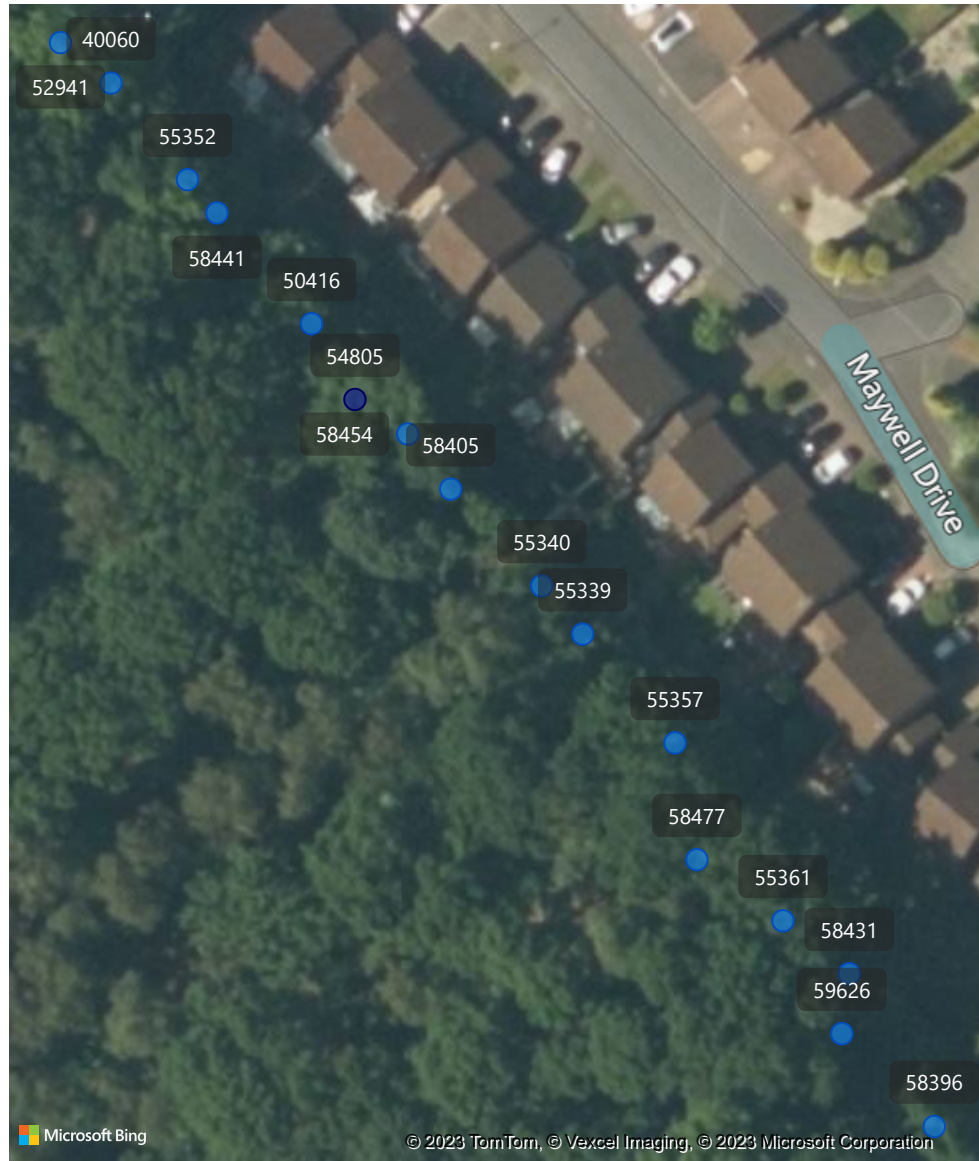

Appendix 2 - Elmdon Coppice - Maywell Drive

Genus

- Fraxinus
- Quercus

Tree Number	Work Task	Date Completed
40060	Crown clean to remove all dead wood and/or debris	23 May 2022
50416	Crown clean to remove all dead wood and/or debris	24 May 2022
55339	Crown clean to remove all dead wood and/or debris	24 May 2022
55340	Crown clean to remove all dead wood and/or debris	19 May 2022
55352	Crown clean to remove all dead wood and/or debris	23 May 2022
55357	Crown clean to remove all dead wood and/or debris	24 May 2022
55361	Crown clean to remove all dead wood and/or debris	24 May 2022
58405	Crown clean to remove all dead wood and/or debris	24 May 2022
58431	Crown clean to remove all dead wood and/or debris	24 May 2022
58441	Crown clean to remove all dead wood and/or debris	24 May 2022
58454	Crown clean to remove all dead wood and/or debris	24 May 2022
58477	Crown clean to remove all dead wood and/or debris	24 May 2022
59626	Crown clean to remove all dead wood and/or debris	24 May 2022
40060	Cut and Remove Ivy from base of tree to height of 1m	27 October 2022
54805	Fell tree excluding stump removal	24 May 2022