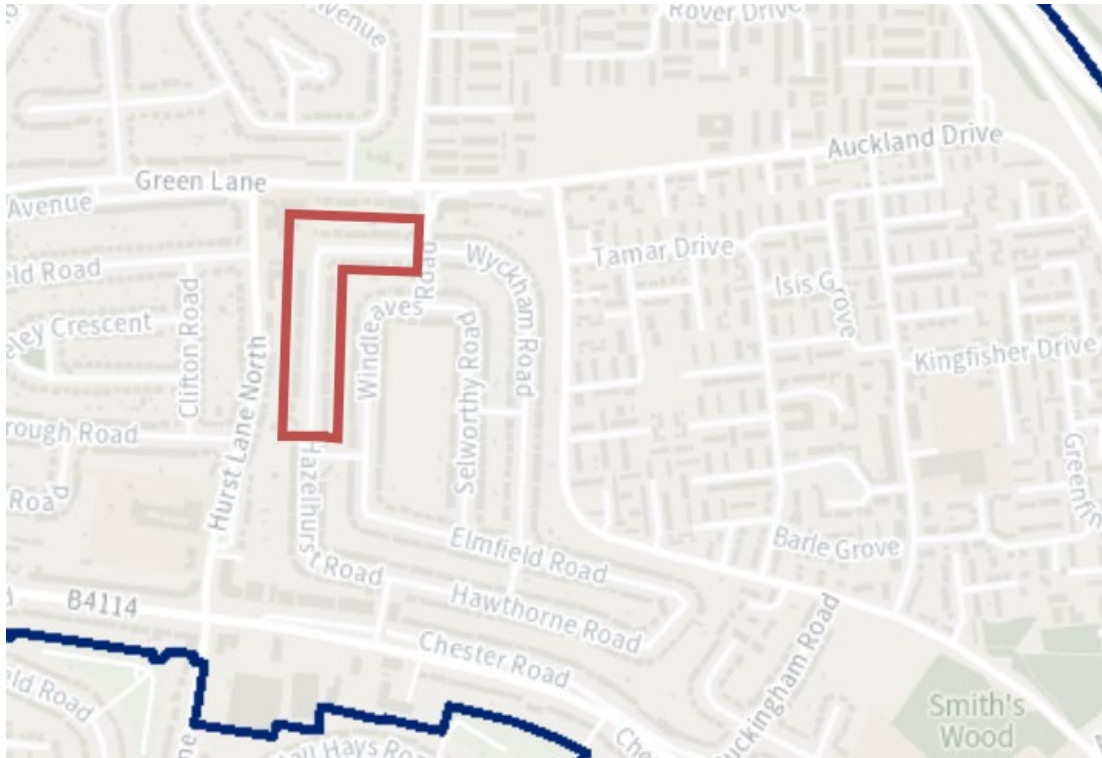

Plan showing proposed extension to 20mph speed limits (Castle Bromwich Infant School)

- **Option A** - A short length of 20mph speed limit on Hazelhurst Road covering the approaches to the school entrance only, as indicatively shown in the image below in the area outlined red.

- **Option B** - An area wide 20mph speed limit incorporating all the residential roads between Chester Road & Green Lane again shown below within the area outlined red.